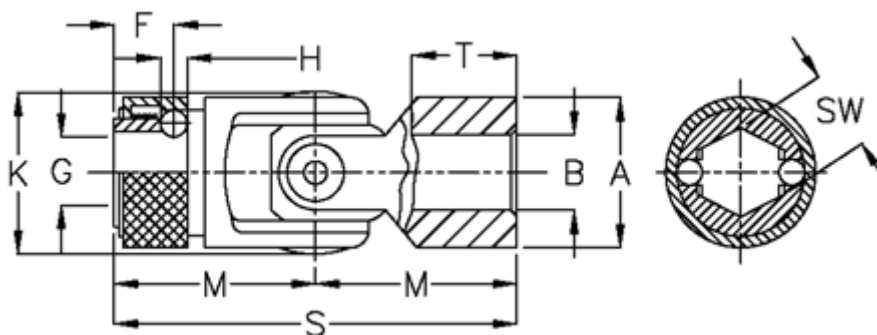

# Data Sheet

Article number: 07740426

Description: Cross joint w/slide bearing  
W/rapid change coupling, 0.740.426

## Measures

A	= 40	s	= 108
B H7	= 20	sw	= 20.00
F	= 19.0	T	= 32
G	= 18.0		
H	= 8.00		
K	= 42.0		
M	= 54		
MD max N m	= 160		